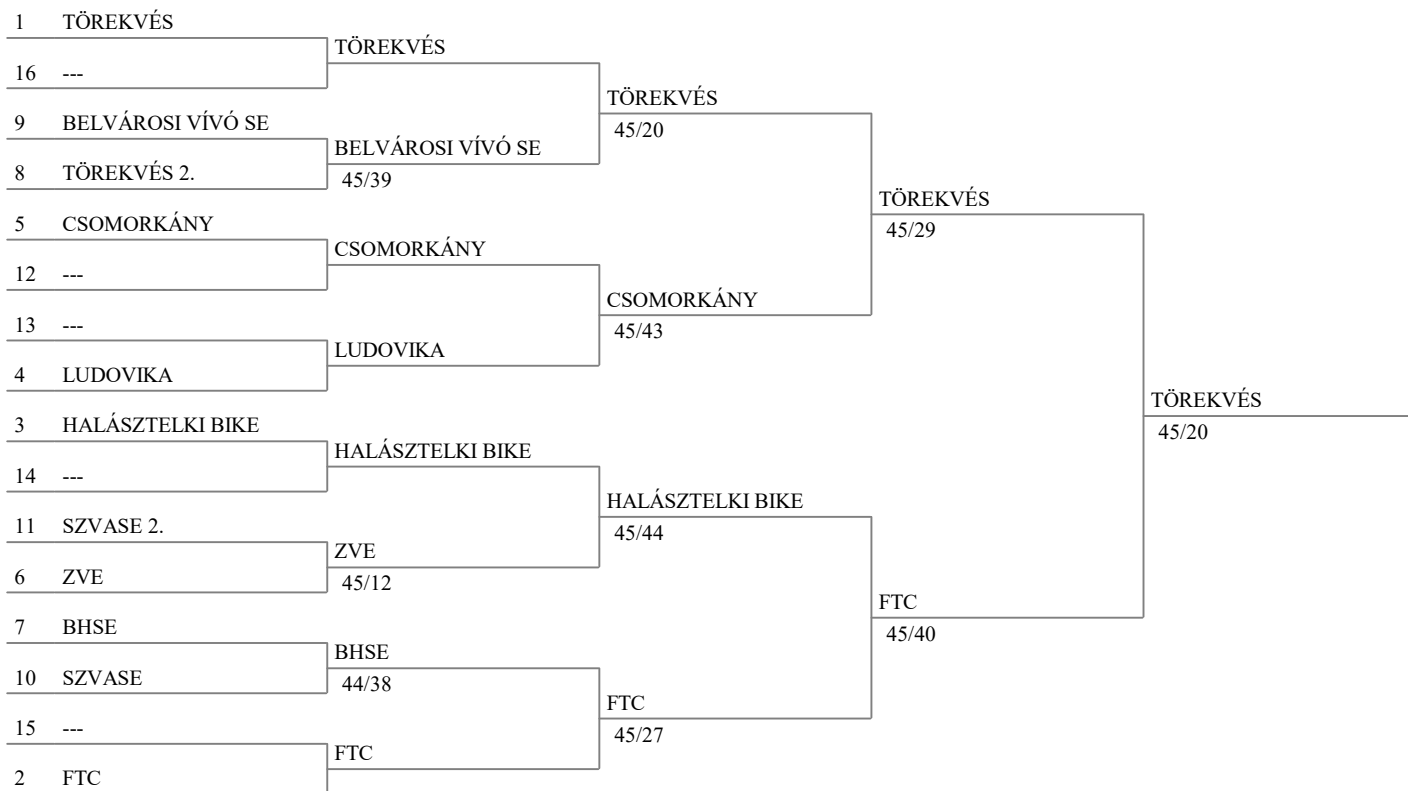

Magyar Csapatbajnokság - Serdülő Leány Tör

Szombathely
2022.05.29.

Tableau of 16

Tableau of 8

Elődöntő

Döntő